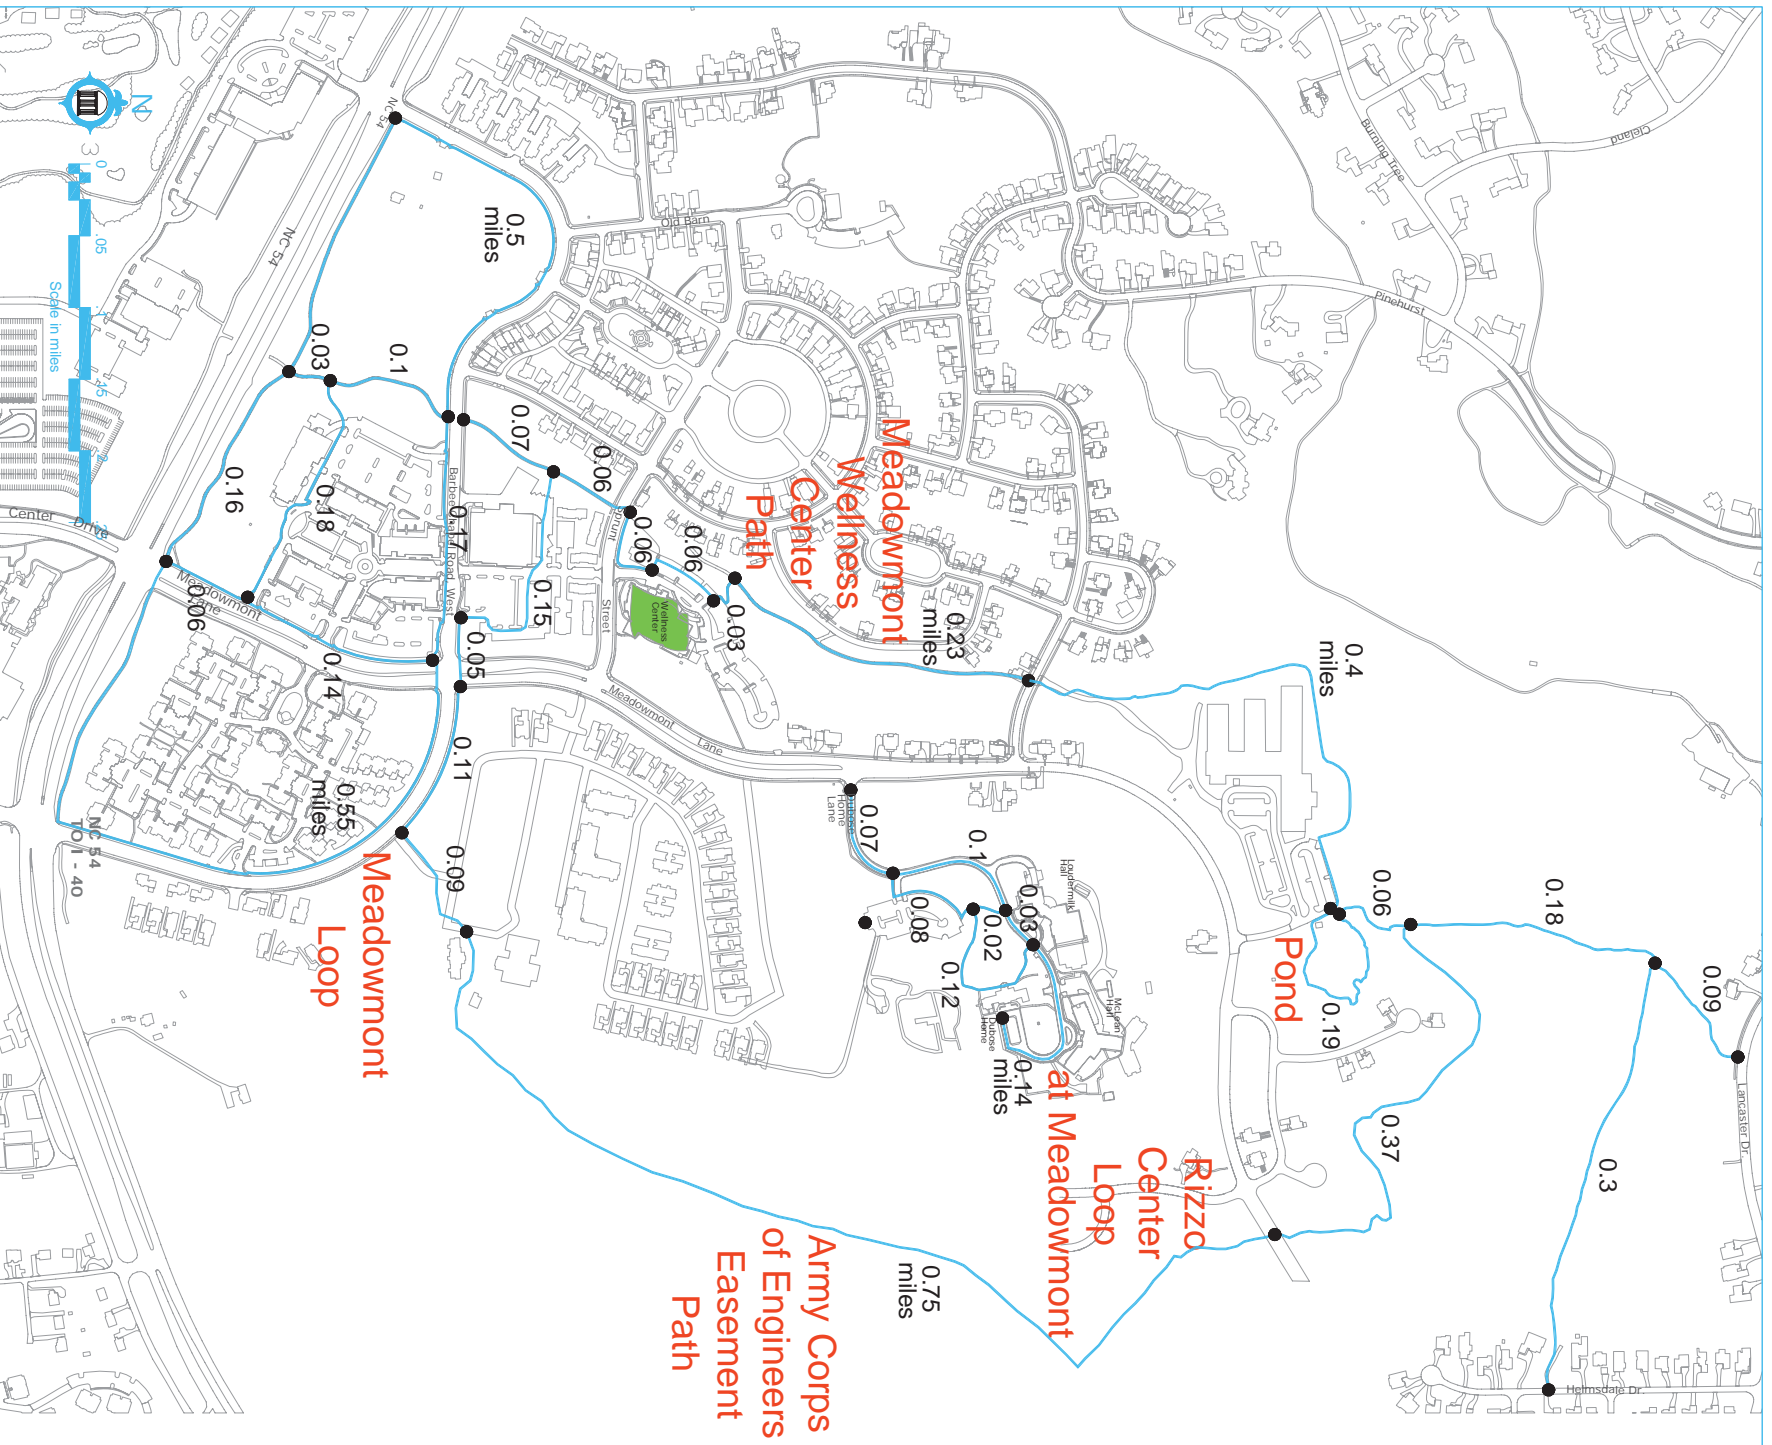

Meadowmont Walking Trails

UNC
WELLNESS CENTERS
MEADOWMONT

100 Sprunt Street Chapel Hill, NC 27517
(919) 966-5500 • www.uncwellness.com

UNC
WELLNESS CENTERS
MEADOWMONT

Rizzo Center and Meadowmont Area

(Viewed best when printed in color)

- Distances are from point to point
- Create your own route by adding distances together
- Please be cautious and take identification