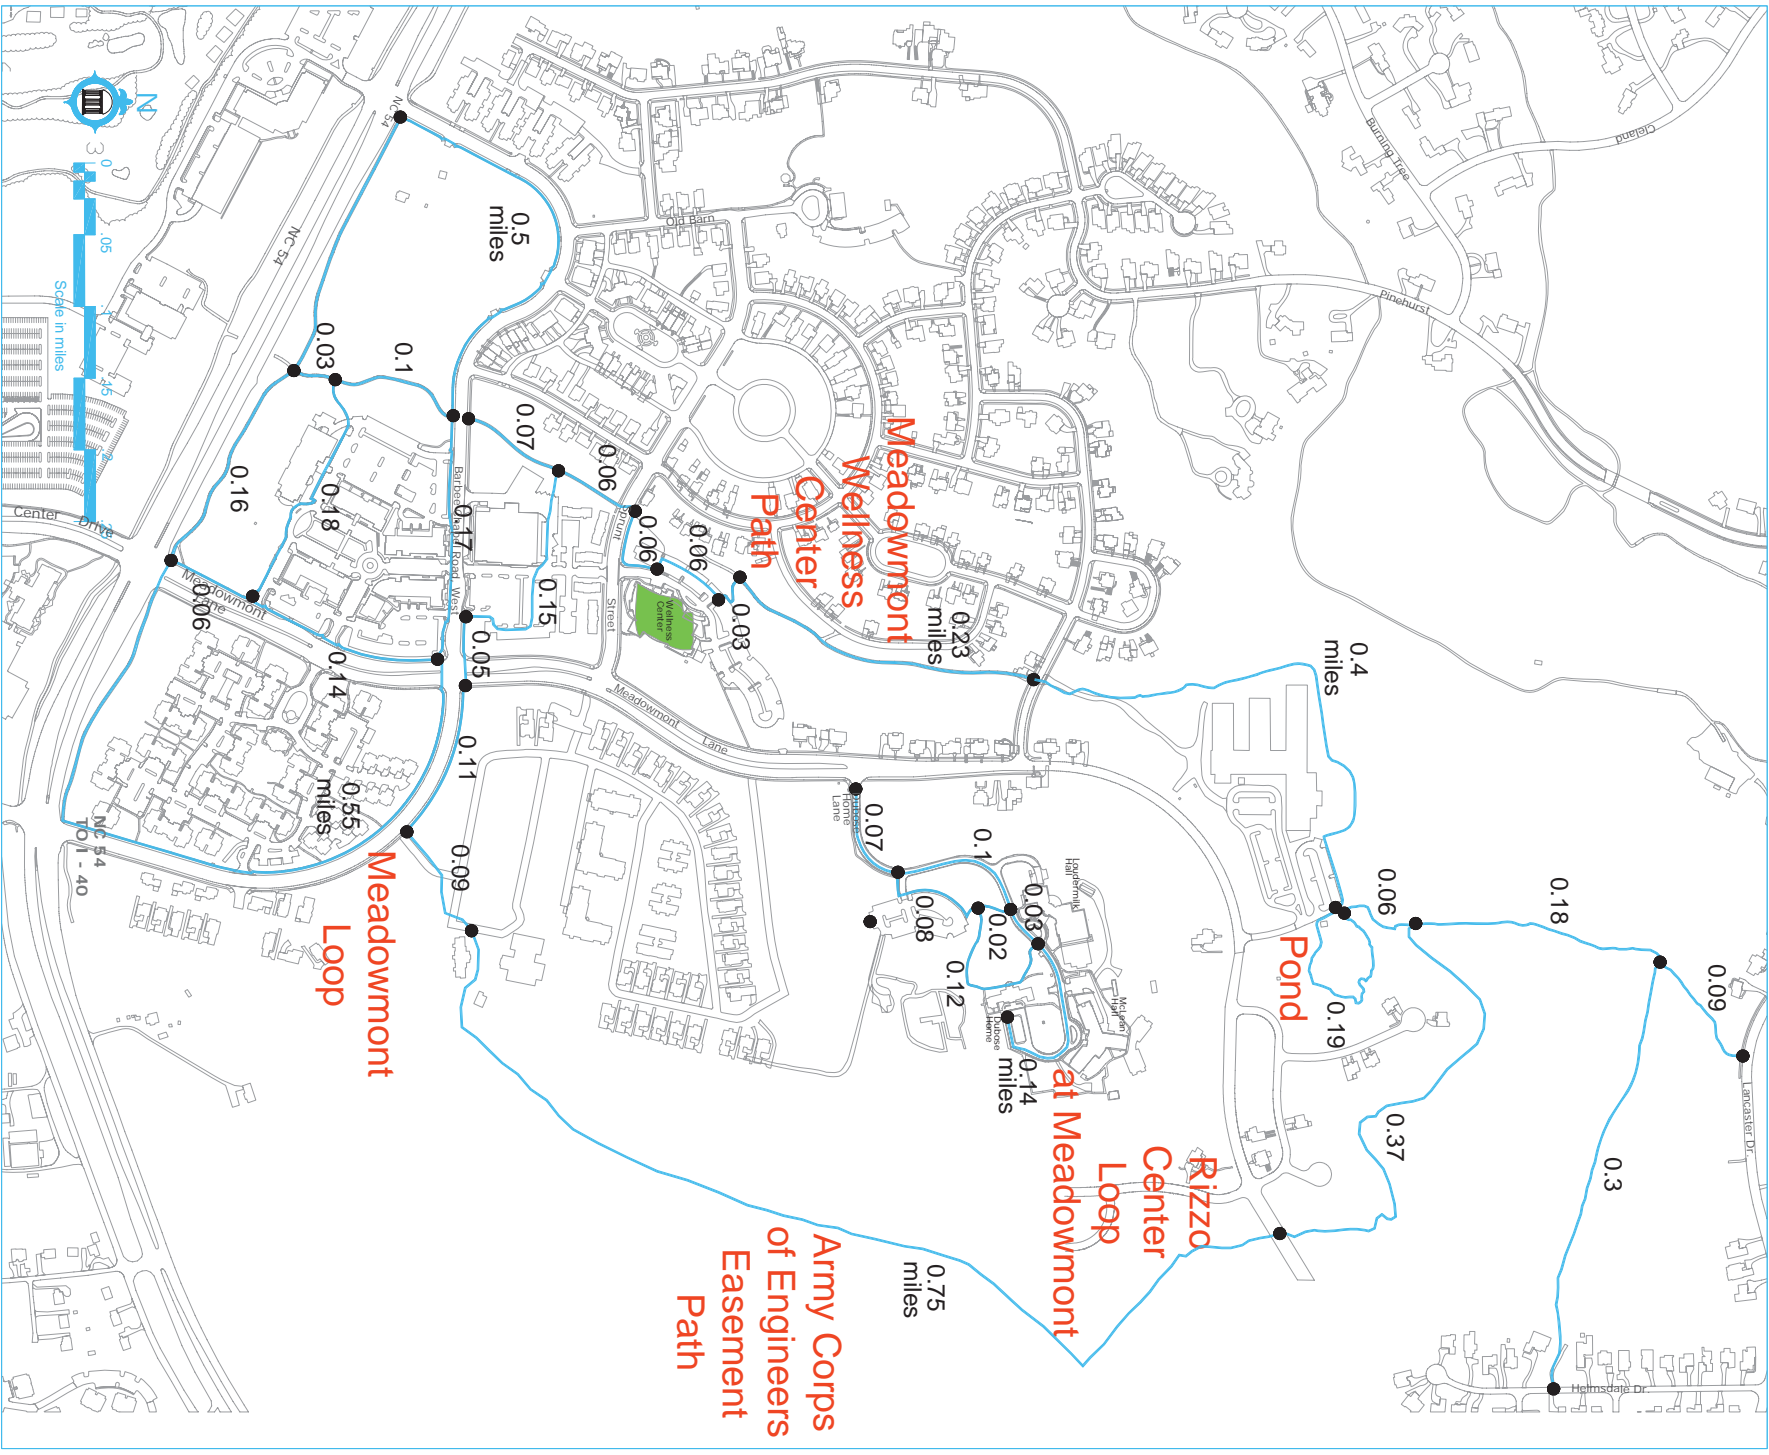

Meadowmont Walking Trails

UNC
WELLNESS CENTERS
MEADOWMONT

100 Sprunt Street Chapel Hill, NC 27517
(919) 966-5500 • www.uncwellness.com

UNC
WELLNESS CENTERS
MEADOWMONT

Rizzo Center and Meadowmont Area

(Viewed best when printed in color)

- Distances are from point to point
- Create your own route by adding distances together
- Please be cautious and take identification